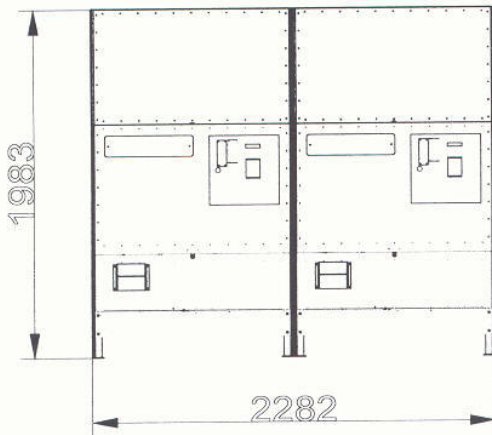

SE 28000
28.000 Bälle / Balls
220V / 50Hz
0,2 kW

Händler / Dealer