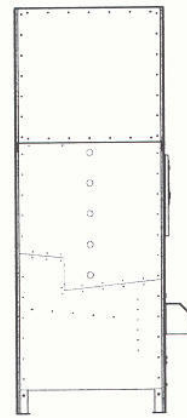

SE 14000
14.000 Bälle / Balls
220V / 50Hz
0,2 kW