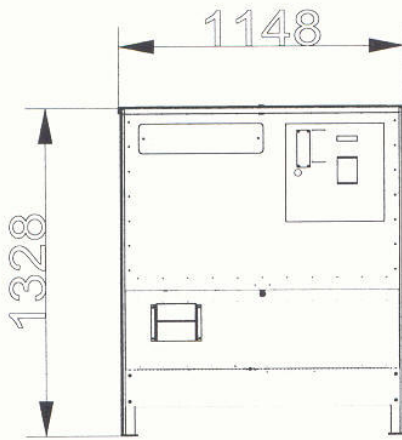

SE 8500

SE 14000

Golfball Dispenser

- A rust free construction made of Aluminium and Stainless Steel.
- Single ball dispensing allows accurate amount of balls being delivered to the customer.
- Fast and quiet delivery of balls allows the machine to be positioned in any site location without interference to other customers.
- As the machine is operated by a High End computer "Electronica" multiple tokens or coins can be inserted at one time and the dispenser will dispense the required amount of balls by adding the value of each token before dispensing the total amount of balls.
- LCD display for ease of customer information.
- Various payment methods are available upon request including token, cash, digi-card and plastic membership cards.
- Happy Hour function.
- A custom built behind the wall system is also available.
- Full software package available.