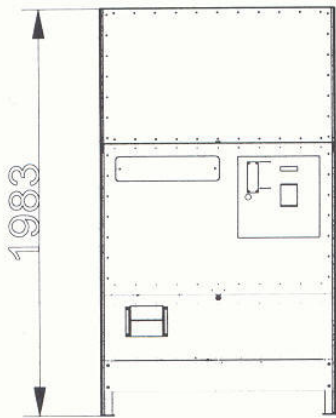

SE 14000
14.000 Bälle / Balls
220V / 50Hz
0,2 kW