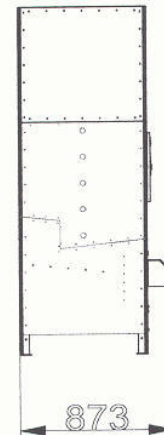

SE 28000
28.000 Bälle / Balls
220V / 50Hz
0,2 kW

Händler / Dealer